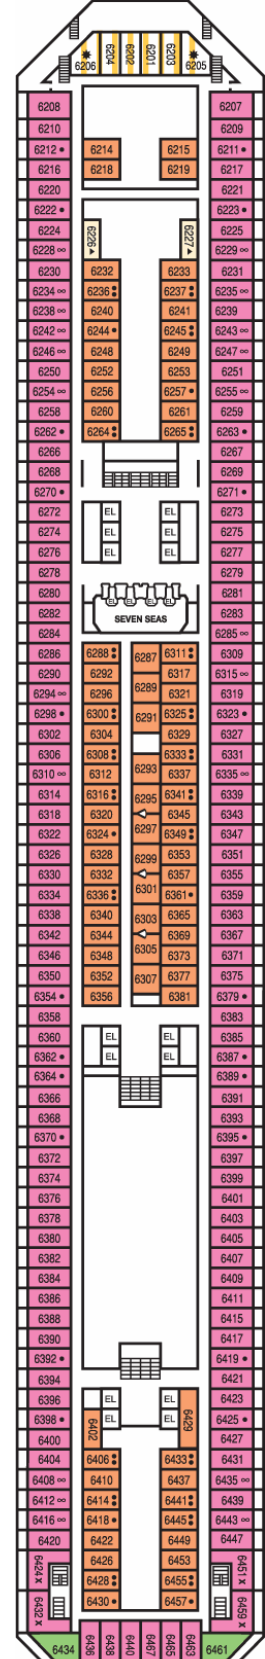

Printable Deck Plans for Carnival Victory

ATLANTIC

PROMENADE

UPPER