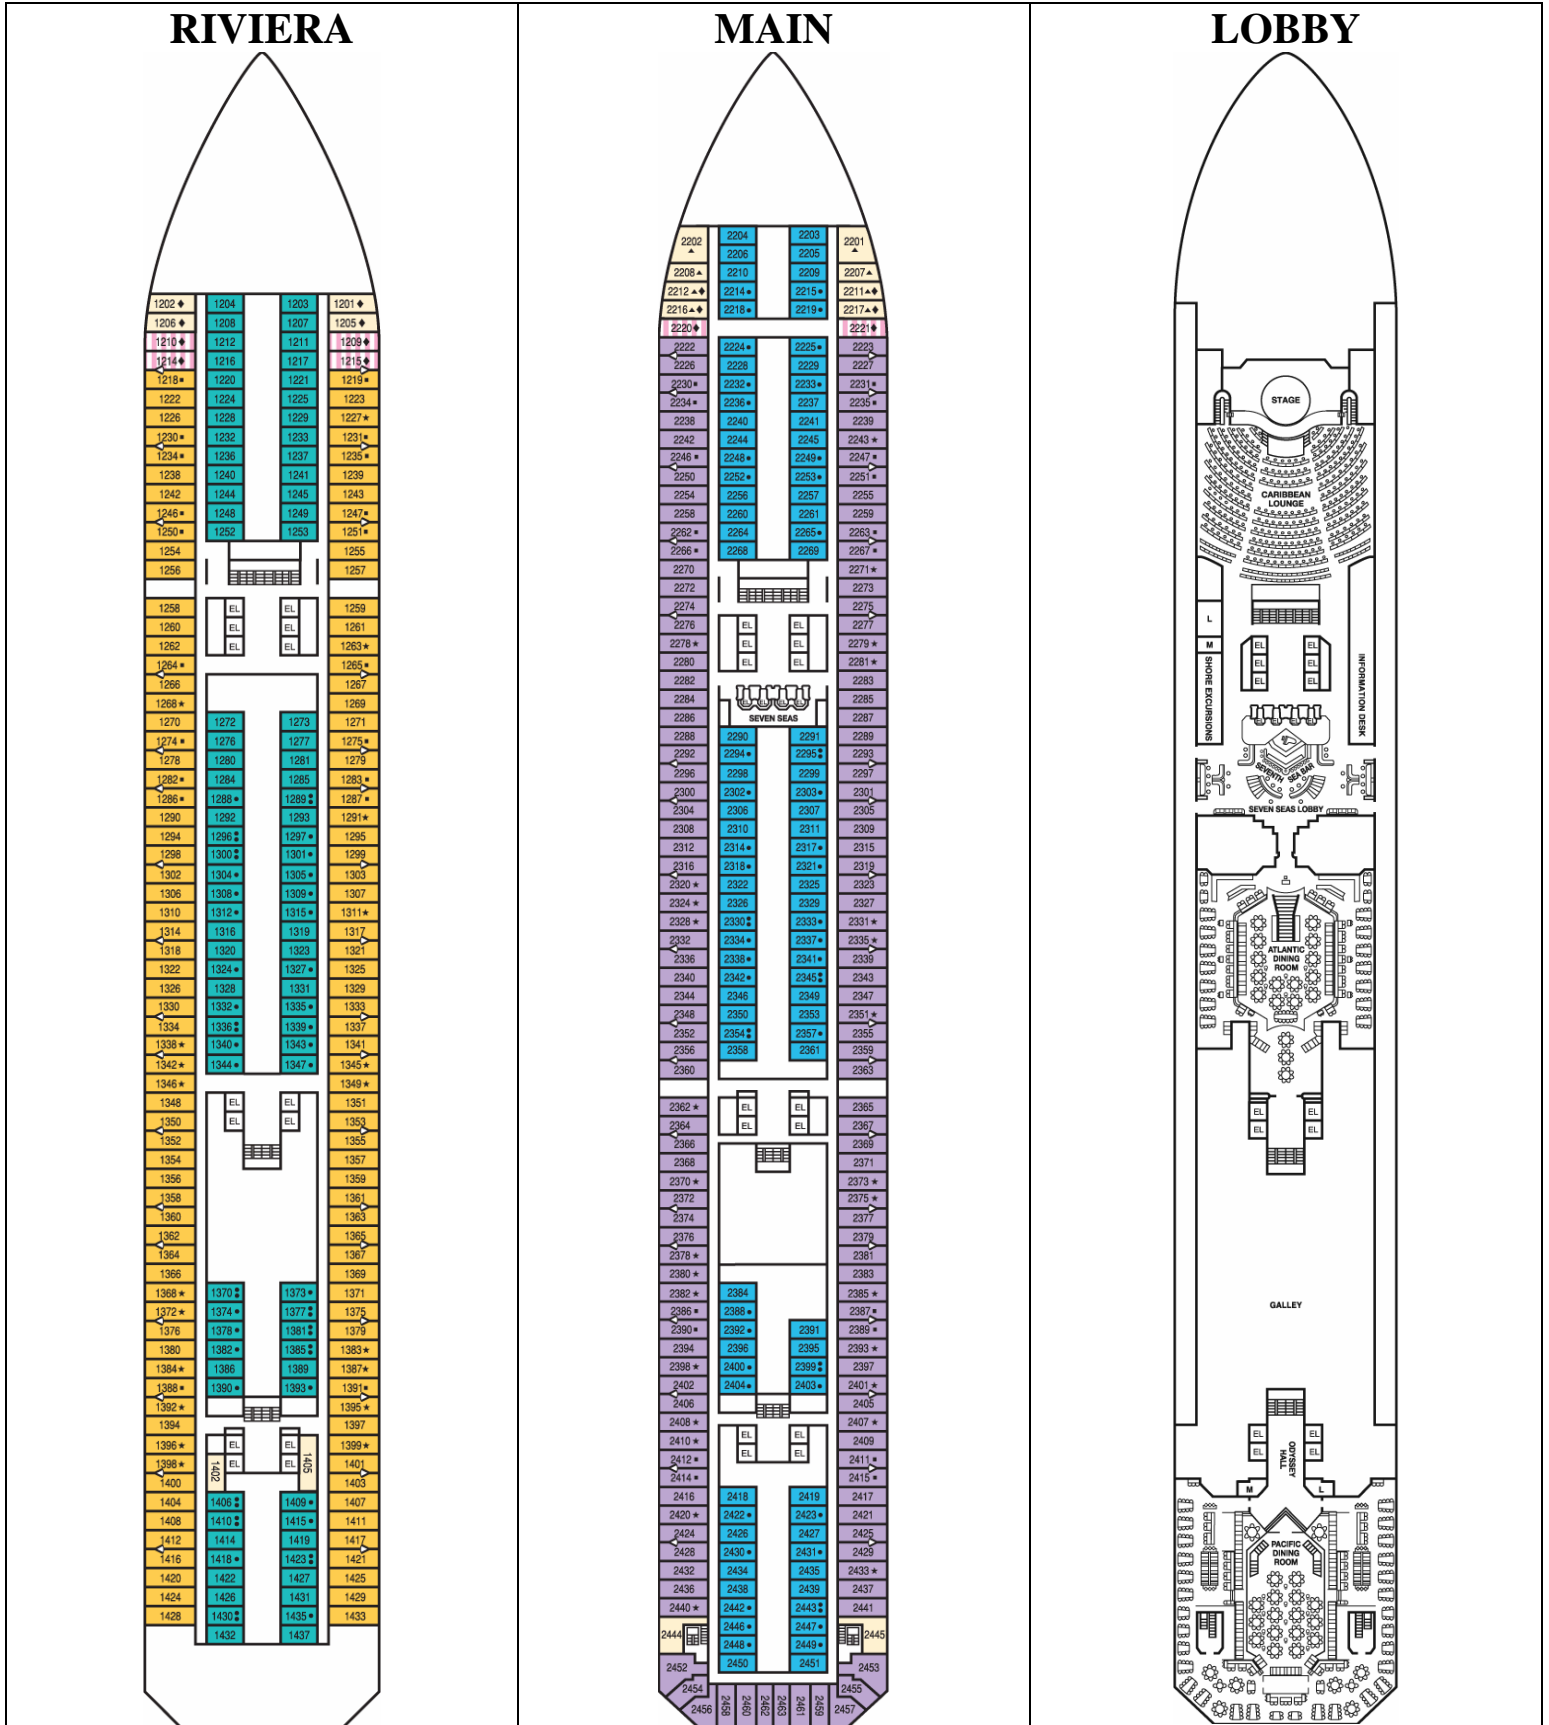

Printable Deck Plans for Carnival Victory