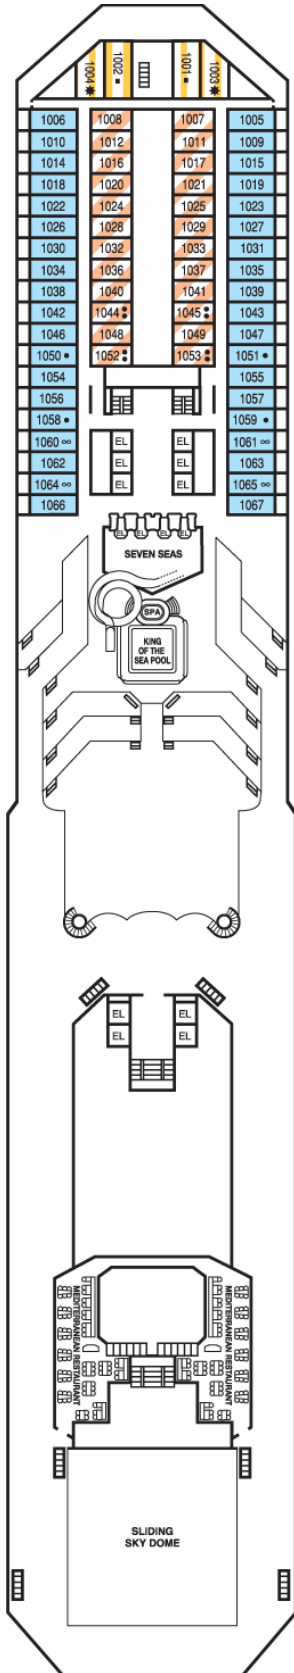

Printable Deck Plans for Carnival Victory

PANORAMA