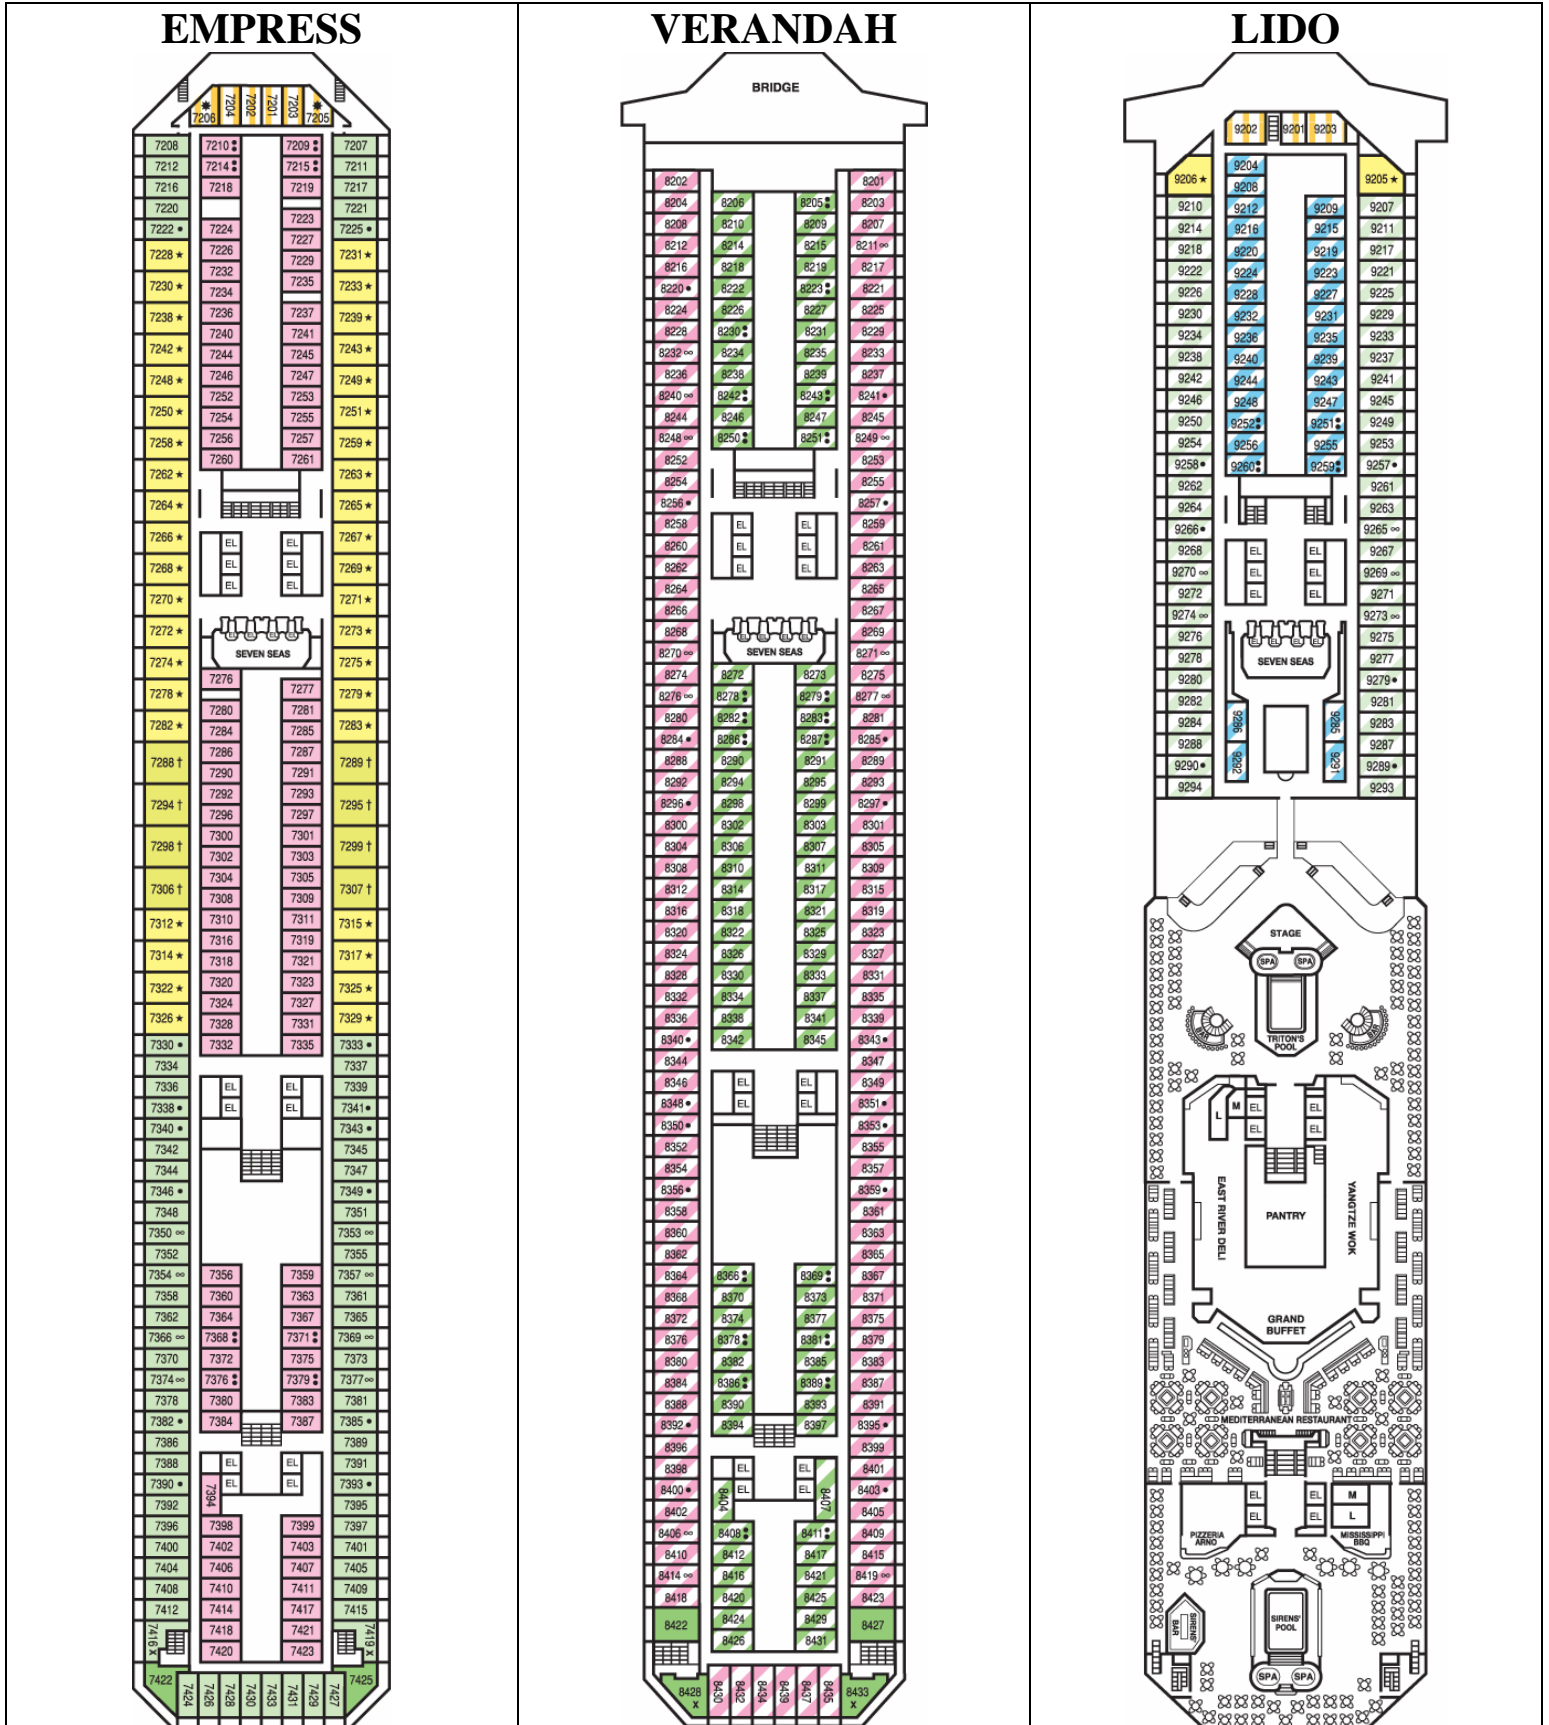

Printable Deck Plans for Carnival Victory